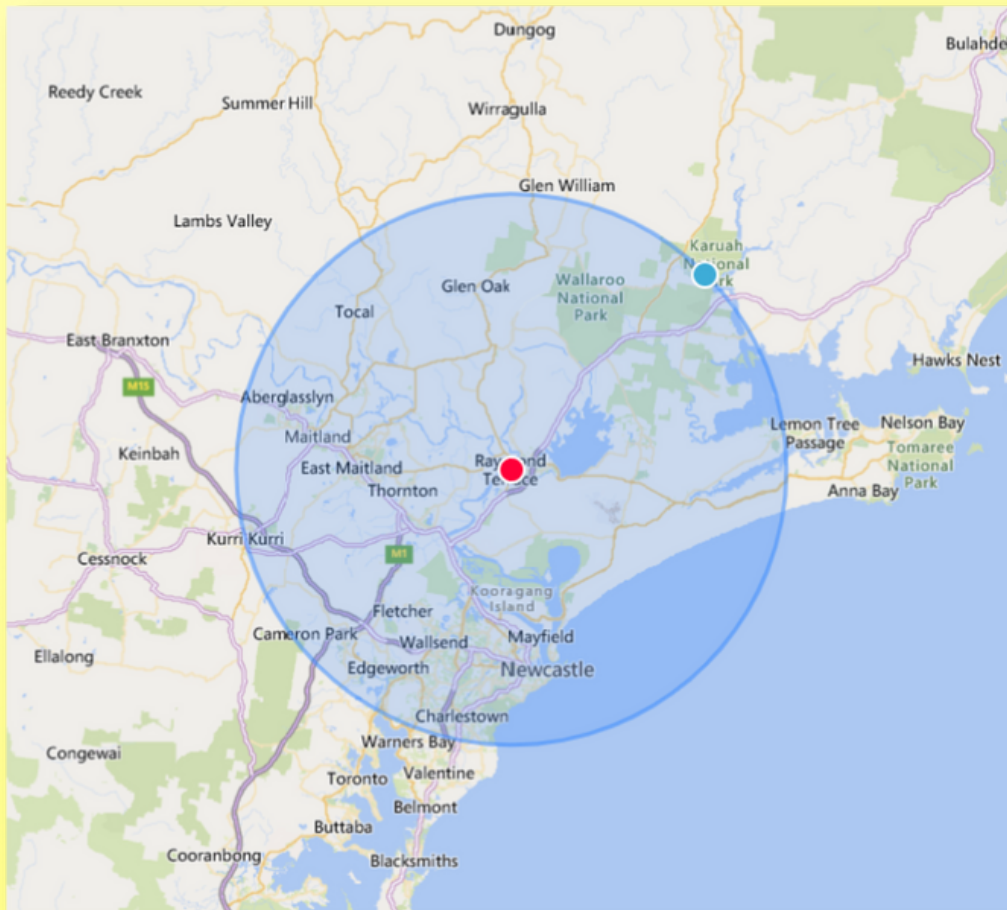

# Delivery Details

Within a 25km radius of any Just Mattress location we have a flat rate \$80 delivery fee.

For areas outside of the 25km radius, please contact our team about the delivery fees.

All locations except Charlestown offer a pick up service. Please contact our team about the best option for you.

## Raymond Terrace Delivery Area

**Warehouse and Showroom**  
**23 Heather St, Heatherbrae**  
**info@justmattress.com.au**  
**0429 220 312 or 0488 568 643**

**JUST**  
 **MATTRESSES**